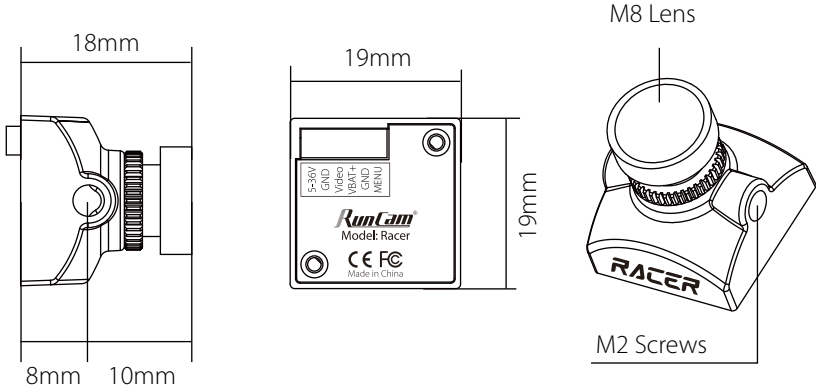

RunCam Racer

Checked flag version

USER MANUAL

Connection

Dimensions & Installation

OSD Menu

• QUICK SETTINGS

Quick settings:

OSD Menu

- CLR: clear the ID character;
- ALARM: low voltage warning value, smartly judge the warning value of the battery when it's low; if set it manually, then it saves the manual preset value;
- Press the middle button to switch ON / OFF, then move to POS to enter the position adjustment.
- Sharp View: Turn on, it will increase the image details, but also noise.
- WIDESCREEEN: Dynamic stretching to aspect ratio of 16:9 to match with screen in 16:9, the image center won't change but the edge will be widened.

Parameters

Model	RunCam Racer Checked flag version
Image Sensor	Super WDR CMOS Sensor
Horizontal Resolution	700TVL
Lens	2.1mm(M8) FOV 150°
Screen Format	4:3 / Widescreen (Switchable on OSD menu)
Signal System	NTSC / PAL Switchable on OSD menu
Mirror/Flip	Available
Integrated OSD	Yes
One Touch Scene Setting	Personal / Lightrax / Outdoor / Indoor / Cloudy / Twilight
S/N Ratio	>50dB
Electronic Shutter Speed	Auto
Min. Illumination	0.01Lux@1.2F
WDR	Super WDR
Day/Night	Auto
Power	DC 5-36V
Current	110mA@5V / 40mA@12V
Housing Material	ABS
Net Weight	5.5g
Dimensions	L19mm*W19mm*H18mm