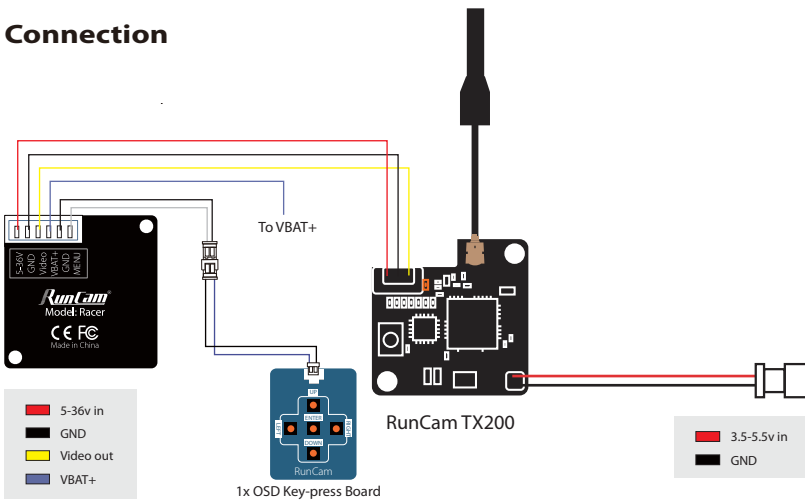

RunCam Racer

Checked flag version

USER MANUAL

Connection

Dimensions & Installation

OSD Menu

• QUICK SETTINGS

Quick settings:

- Long press UP button for three seconds to access to the OSD setting's screen
- Long press LEFT button for three seconds to calibrate the voltage. When the voltage text flashes, press UP/DOWN button to adjust it
- Long press DOWN button for six seconds to reset OSD settings to default
- Long press RIGHT button for three seconds to switch between the camera presets

OSD Menu

- CLR: clear the ID character;
- ALARM: low voltage warning value, smartly judge the warning value of the battery when it's low; if set it manually, then it saves the manual preset value;
- Press the middle button to switch ON / OFF, then move to POS to enter the position adjustment.
- Sharp View: Turn on, it will increase the image details, but also noise.
- WIDESCREEEN: Dynamic stretching to aspect ratio of 16:9 to match with screen in 16:9, the image center won't change but the edge will be widened.

Parameters

Model	RunCam Racer Checked flag version
Image Sensor	Super WDR CMOS Sensor
Horizontal Resolution	700TVL
Lens	2.1mm(M8) FOV 150°
Screen Format	4:3 / Widescreen (Switchable on OSD menu)
Signal System	NTSC / PAL Switchable on OSD menu
Mirror/Flip	Available
Integrated OSD	Yes
One Touch Scene Setting	Personal / Lightrax / Outdoor / Indoor / Cloudy / Twilight
S/N Ratio	>50dB
Electronic Shutter Speed	Auto
Min. Illumination	0.01Lux@1.2F
WDR	Super WDR
Day/Night	Auto
Power	DC 5-36V
Current	110mA@5V / 40mA@12V
Housing Material	ABS
Net Weight	5.5g
Dimensions	L19mm*W19mm*H18mm