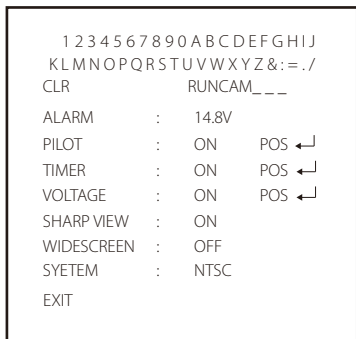

RunCam Racer

Checked flag version

USER MANUAL

Connection

Dimensions & Installation

OSD Menu

• QUICK SETTINGS

Quick settings:

- Long press UP button for three seconds to access to the OSD setting's screen
- Long press LEFT button for three seconds to calibrate the voltage. When the voltage text flashes, press UP/DOWN button to adjust it
- Long press DOWN button for six seconds to reset OSD settings to default
- Long press RIGHT button for three seconds to switch between the camera presets

OSD Menu

- CLR: clear the ID character;
- ALARM: low voltage warning value, smartly judge the warning value of the battery when it's low; if set it manually, then it saves the manual preset value;
- Press the middle button to switch ON / OFF, then move to POS to enter the position adjustment.
- Sharp View: Turn on, it will increase the image details, but also noise.
- WIDESCREEEN: Dynamic stretching to aspect ratio of 16:9 to match with screen in 16:9, the image center won't change but the edge will be widened.

Camera Menu

• SETUP MENU

- LANGUAGE (ENGLISH / DEUTSCH / FRANCAIS / PYCCKNN / PORTUGUES / ESPANOL / 中文)
- WHITE BAL (ATW / PUSH / USER1 / USER2 / MANUAL / PUSH LOCK)

- FLIP (OFF / H-FLIP / V-FLIP / HV-FLIP)
- BRIGHTNESS (128 / 0-255)
- CONTRAST (138 / 0-255)
- SHARPNESS (128 / 0-255)
- HUE (90 / 0-180)
- COLOR GAIN (138 / 0-255)