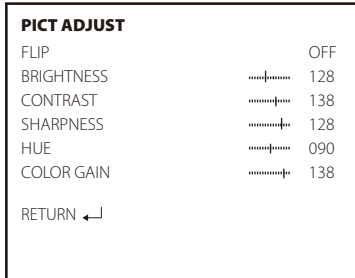

- Long press UP button for three seconds to access to the OSD setting's screen
- Long press LEFT button for three seconds to calibrate the voltage. When the voltage text flashes, press UP/DOWN button to adjust it
- Long press DOWN button for six seconds to reset OSD settings to default
- Long press RIGHT button for three seconds to switch between the camera presets

OSD Menu

- CLR: clear the ID character;
- ALARM: low voltage warning value, smartly judge the warning value of the battery when it's low; if set it manually, then it saves the manual preset value;
- Press the middle button to switch ON / OFF, then move to POS to enter the position adjustment.
- Sharp View: Turn on, it will increase the image details, but also noise.
- WIDESCREEEN: Dynamic stretching to aspect ratio of 16:9 to match with screen in 16:9, the image center won't change but the edge will be widened.

Camera Menu

• SETUP MENU

- LANGUAGE (ENGLISH / DEUTSCH / FRANCAIS / PYCCKNN / PORTUGUES / ESPANOL / 中文)
- WHITE BAL (ATW / PUSH / USER1 / USER2 / MANUAL / PUSH LOCK)

- FLIP (OFF / H-FLIP / V-FLIP / HV-FLIP)
- BRIGHTNESS (128 / 0-255)
- CONTRAST (138 / 0-255)
- SHARPNESS (128 / 0-255)
- HUE (90 / 0-180)
- COLOR GAIN (138 / 0-255)