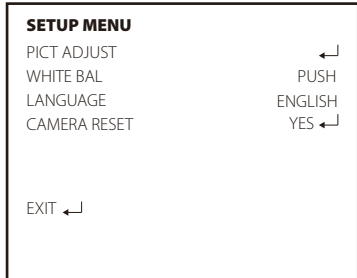

- Long press UP button for three seconds to access to the OSD setting's screen
- Long press LEFT button for three seconds to calibrate the voltage. When the voltage text flashes, press UP/DOWN button to adjust it
- Long press DOWN button for six seconds to reset OSD settings to default
- Long press RIGHT button for three seconds to switch between the camera presets

OSD Menu

- CLR: clear the ID character;
- ALARM: low voltage warning value, smartly judge the warning value of the battery when it's low; if set it manually, then it saves the manual preset value;
- Press the middle button to switch ON / OFF, then move to POS to enter the position adjustment.
- Sharp View: Turn on, it will increase the image details, but also noise.
- WIDESCREEEN: Dynamic stretching to aspect ratio of 16:9 to match with screen in 16:9, the image center won't change but the edge will be widened.

Camera Menu

• SETUP MENU

- LANGUAGE (ENGLISH / DEUTSCH / FRANCAIS / PYCCKNN / PORTUGUES / ESPANOL / 中文)
- WHITE BAL (ATW / PUSH / USER1 / USER2 / MANUAL / PUSH LOCK)

- FLIP (OFF / H-FLIP / V-FLIP / HV-FLIP)
- BRIGHTNESS (128 / 0-255)
- CONTRAST (138 / 0-255)
- SHARPNESS (128 / 0-255)
- HUE (90 / 0-180)
- COLOR GAIN (138 / 0-255)