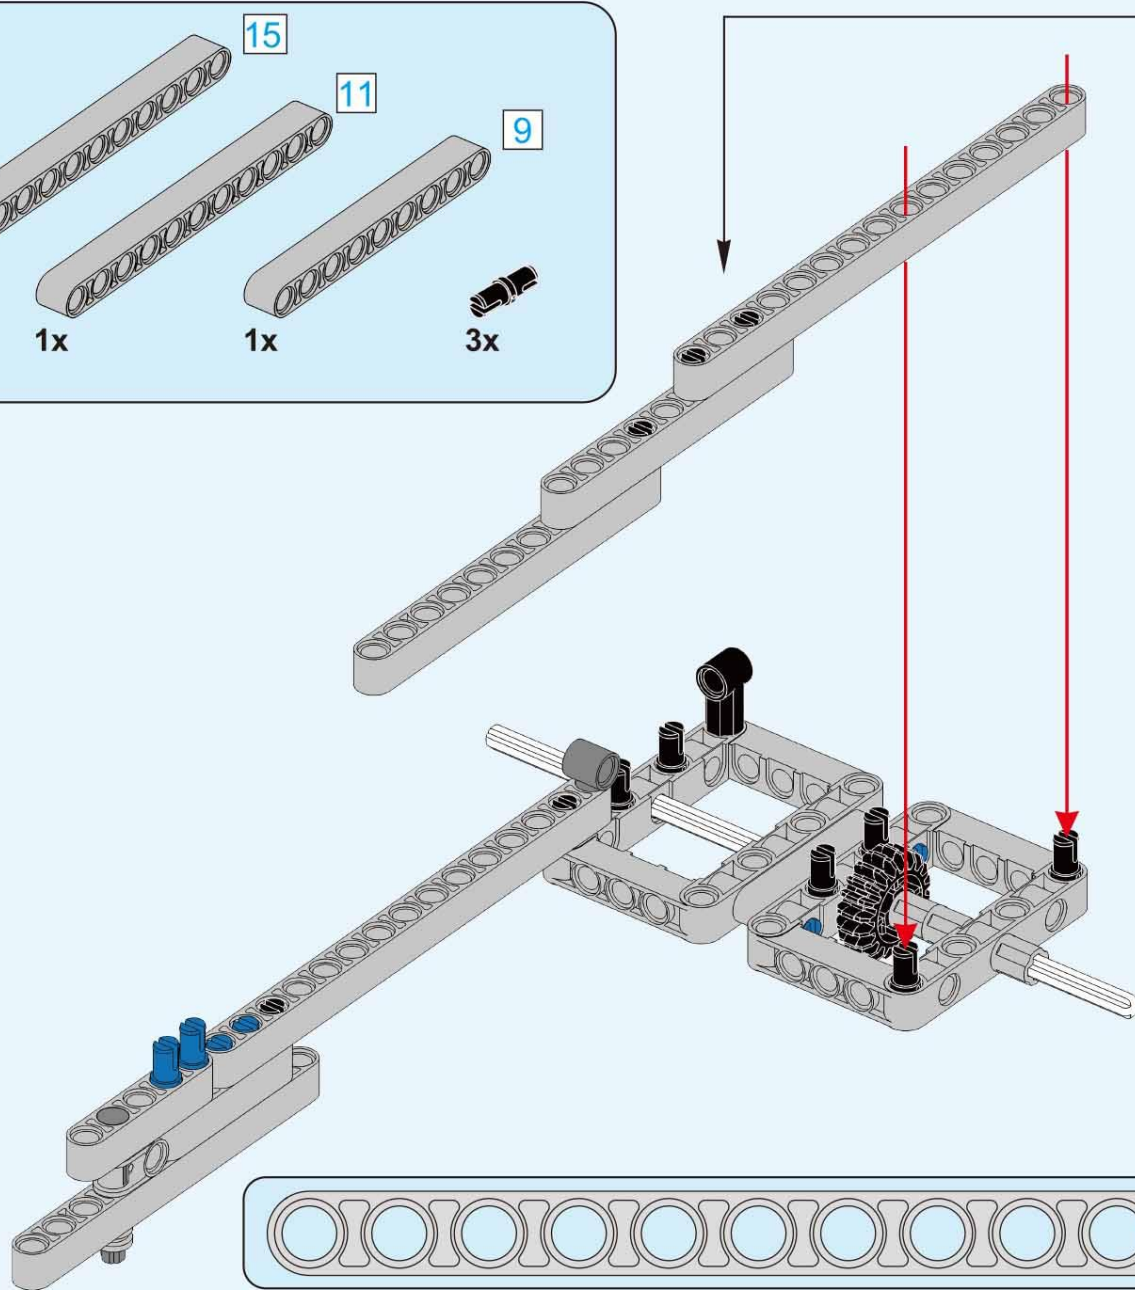

**6+ AGES**  
**NO.A-29**

**BUMBLEBEE**

**198 PCS**

**ALLOY DRIVE SHAFT**  
2.4GHz

**TECHNOLOGY R/C**  
COMBINE BUILDING BLOCK WITH RADIO CONTROL

**3D interactive instructions**  
download on your smart device

[WWW.SDLTOYS.COM](http://WWW.SDLTOYS.COM)

3

4

**5**

5

6

7