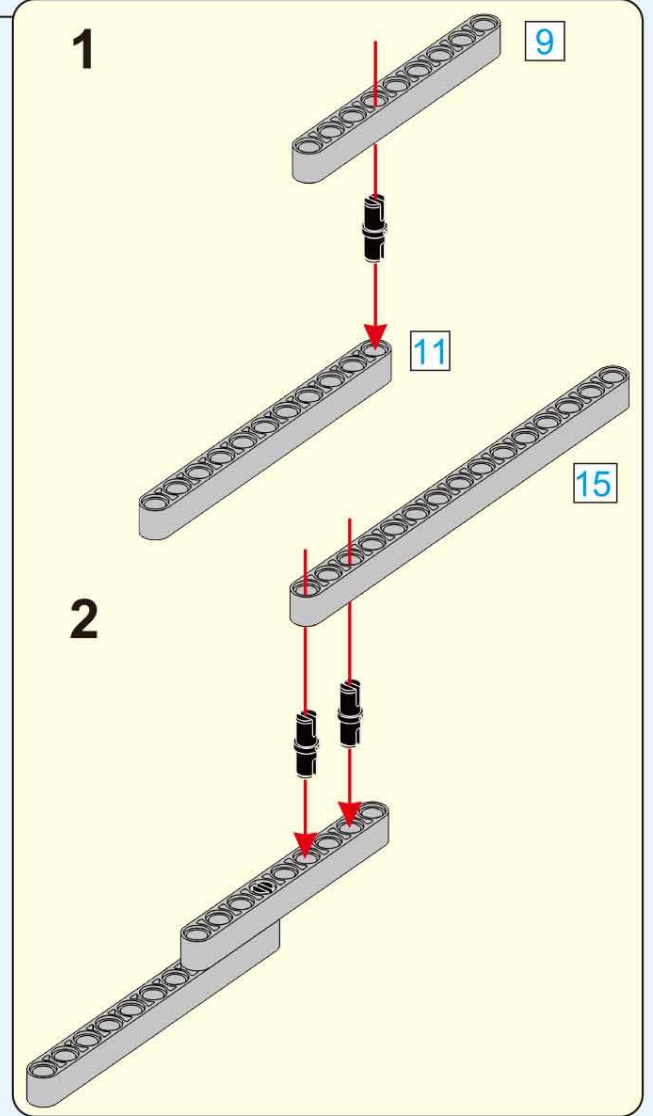

**6+ AGES**  
**NO.A-29**

**BUMBLEBEE**

**198 PCS**

**ALLOY DRIVE SHAFT**  
2.4GHz

**TECHNOLOGY R/C**  
COMBINE BUILDING BLOCK WITH RADIO CONTROL

**3D interactive instructions**  
download on your smart device

[WWW.SDLTOYS.COM](http://WWW.SDLTOYS.COM)

3

4

**5**

5

6

7