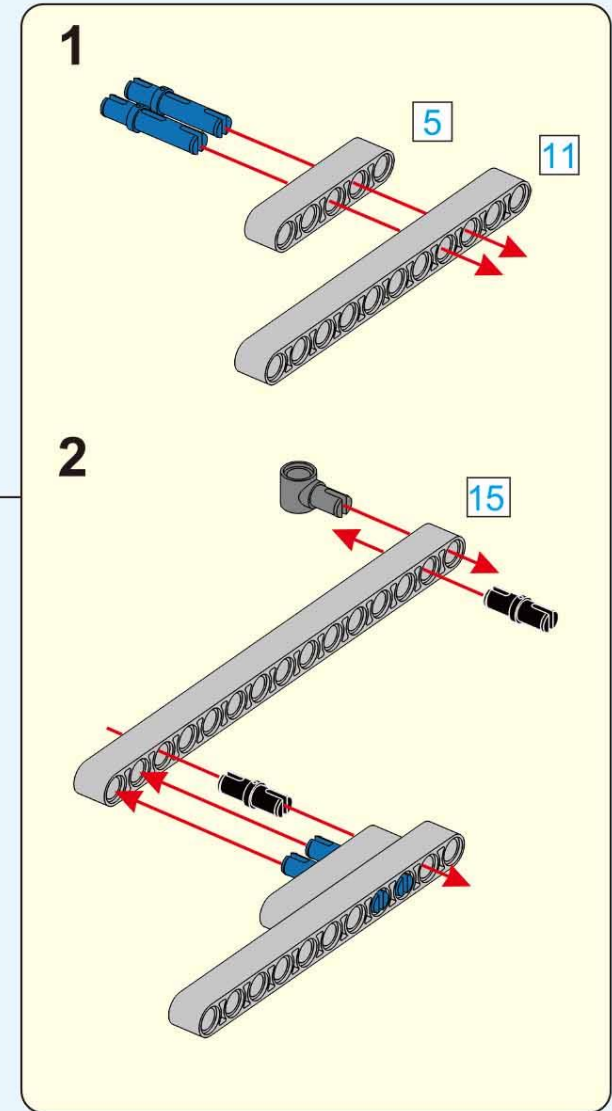

**6+ AGES**  
**NO.A-29**

**BUMBLEBEE**

**198 PCS**

**ALLOY DRIVE SHAFT**  
2.4GHz

**TECHNOLOGY R/C**  
COMBINE BUILDING BLOCK WITH RADIO CONTROL

**3D interactive instructions**  
download on your smart device

[WWW.SDLTOYS.COM](http://WWW.SDLTOYS.COM)

3

4

**5**

5

6

7