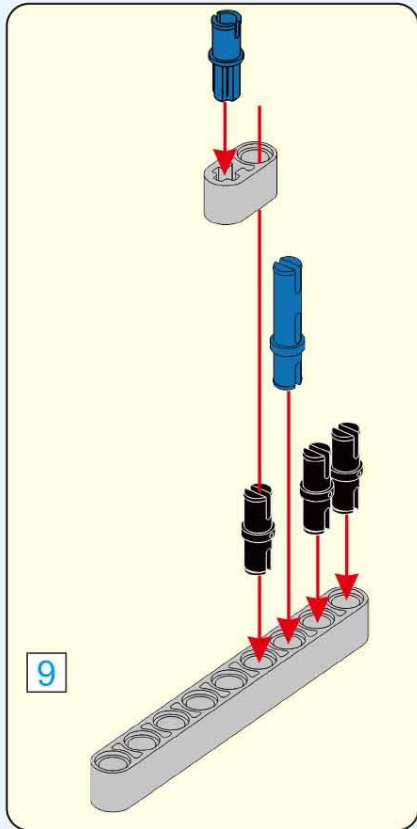

**6+ AGES**  
**NO.A-29**

**BUMBLEBEE**

**198 PCS**

**ALLOY DRIVE SHAFT**  
2.4GHz

**TECHNOLOGY R/C**  
COMBINE BUILDING BLOCK WITH RADIO CONTROL

**3D interactive instructions**  
download on your smart device

[WWW.SDLTOYS.COM](http://WWW.SDLTOYS.COM)

3

4

**5**

5

6

7