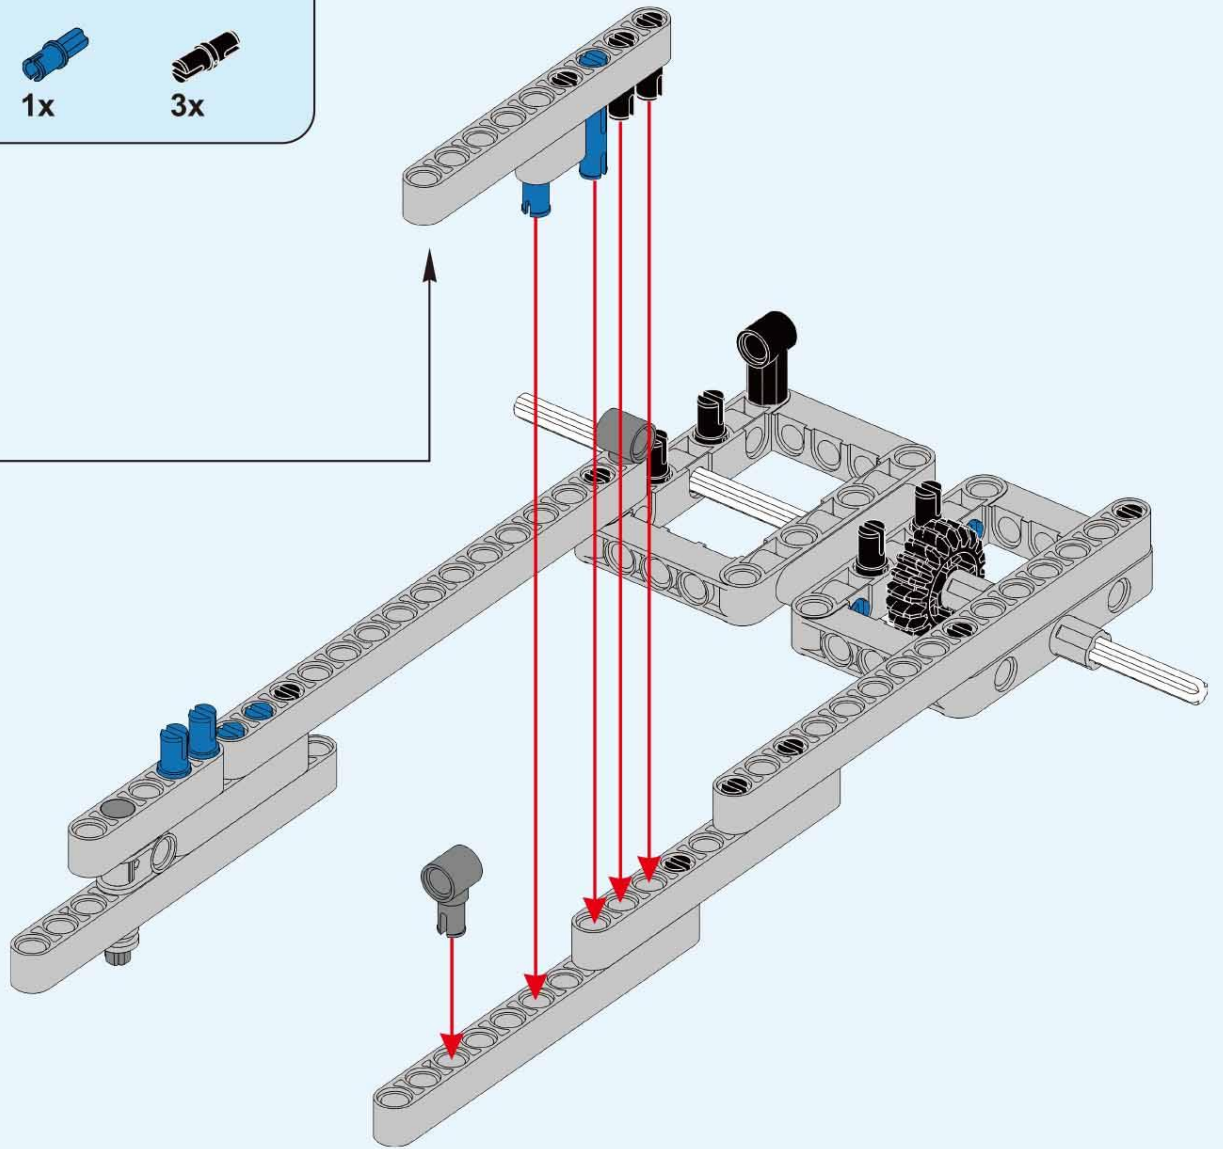

**6+ AGES**  
**NO.A-29**

**BUMBLEBEE**

**198 PCS**

**ALLOY DRIVE SHAFT**  
2.4GHz

**TECHNOLOGY R/C**  
COMBINE BUILDING BLOCK WITH RADIO CONTROL

**3D interactive instructions**  
download on your smart device

[WWW.SDLTOYS.COM](http://WWW.SDLTOYS.COM)

3

4

**5**

5

6

7