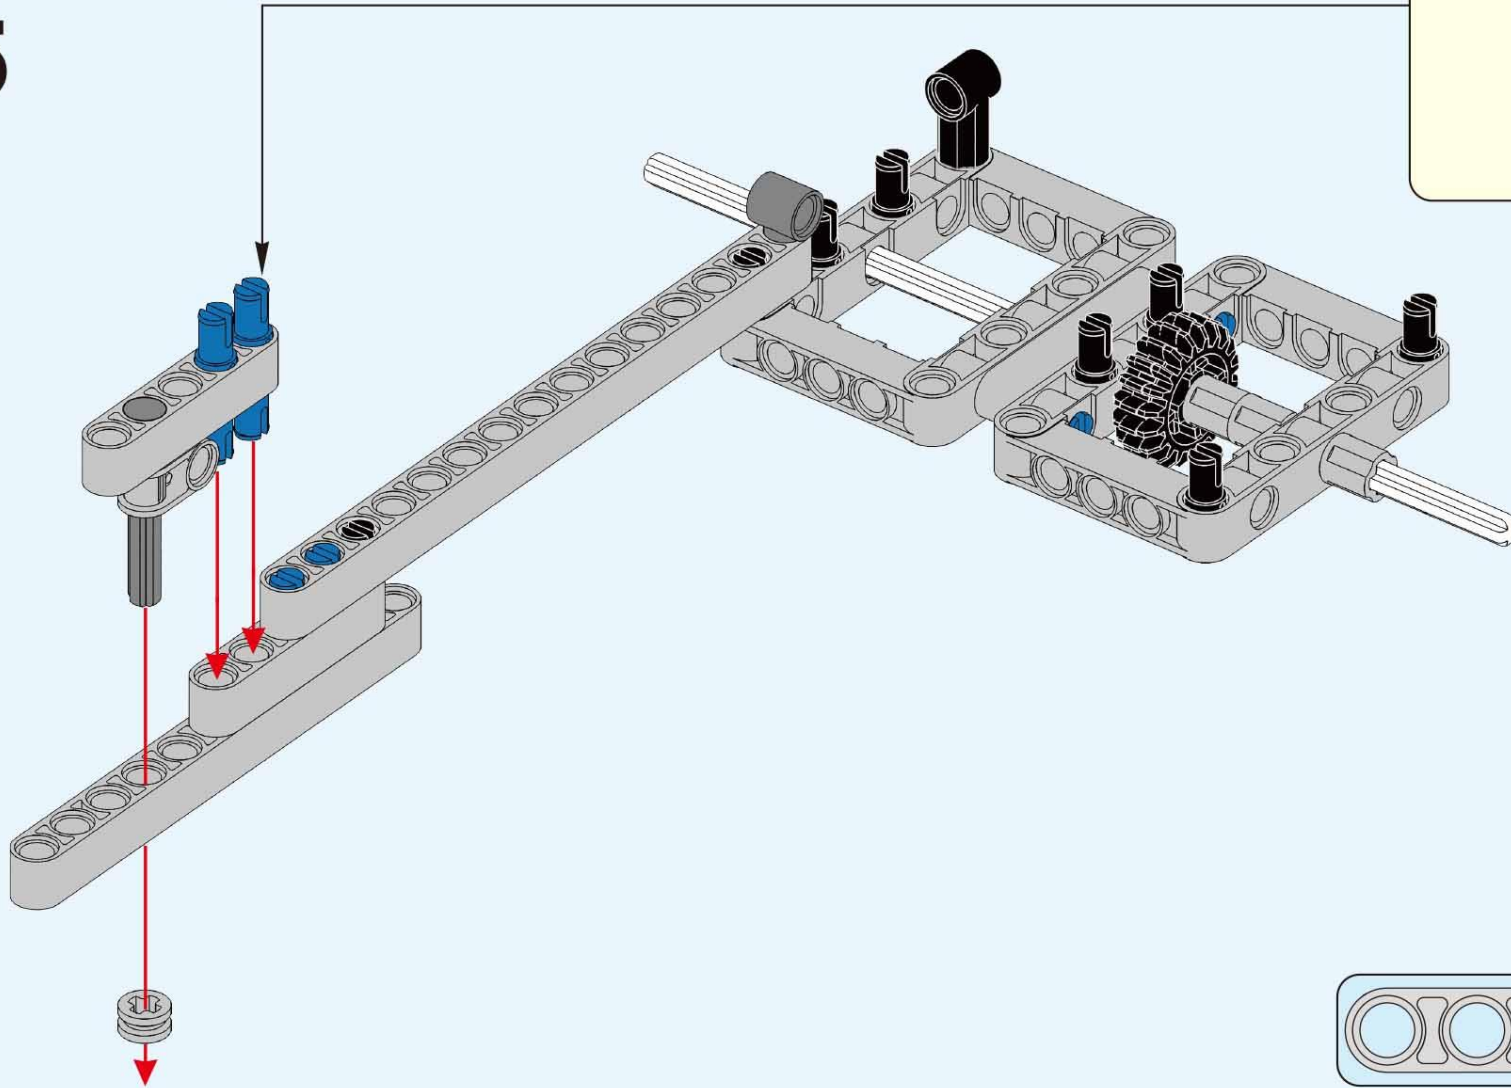

**6+ AGES**  
**NO.A-29**

**BUMBLEBEE**

**198 PCS**

**ALLOY DRIVE SHAFT**  
2.4GHz

**TECHNOLOGY R/C**  
COMBINE BUILDING BLOCK WITH RADIO CONTROL

**3D interactive instructions**  
download on your smart device

[WWW.SDLTOYS.COM](http://WWW.SDLTOYS.COM)

3

4

**5**

5

6

7