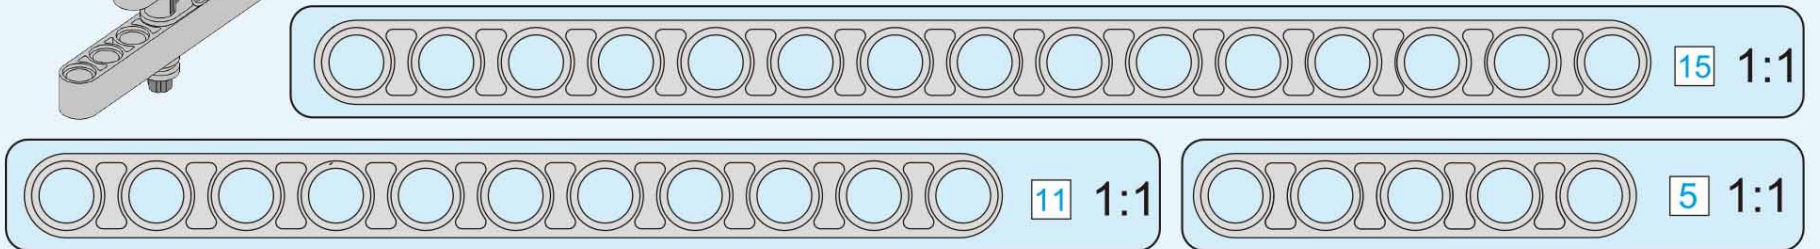

**6+ AGES**  
**NO.A-29**

**BUMBLEBEE**

**198 PCS**

**ALLOY DRIVE SHAFT**  
2.4GHz

**TECHNOLOGY R/C**  
COMBINE BUILDING BLOCK WITH RADIO CONTROL

**3D interactive instructions**  
download on your smart device

[WWW.SDLTOYS.COM](http://WWW.SDLTOYS.COM)

3

4

**5**

5

6

7