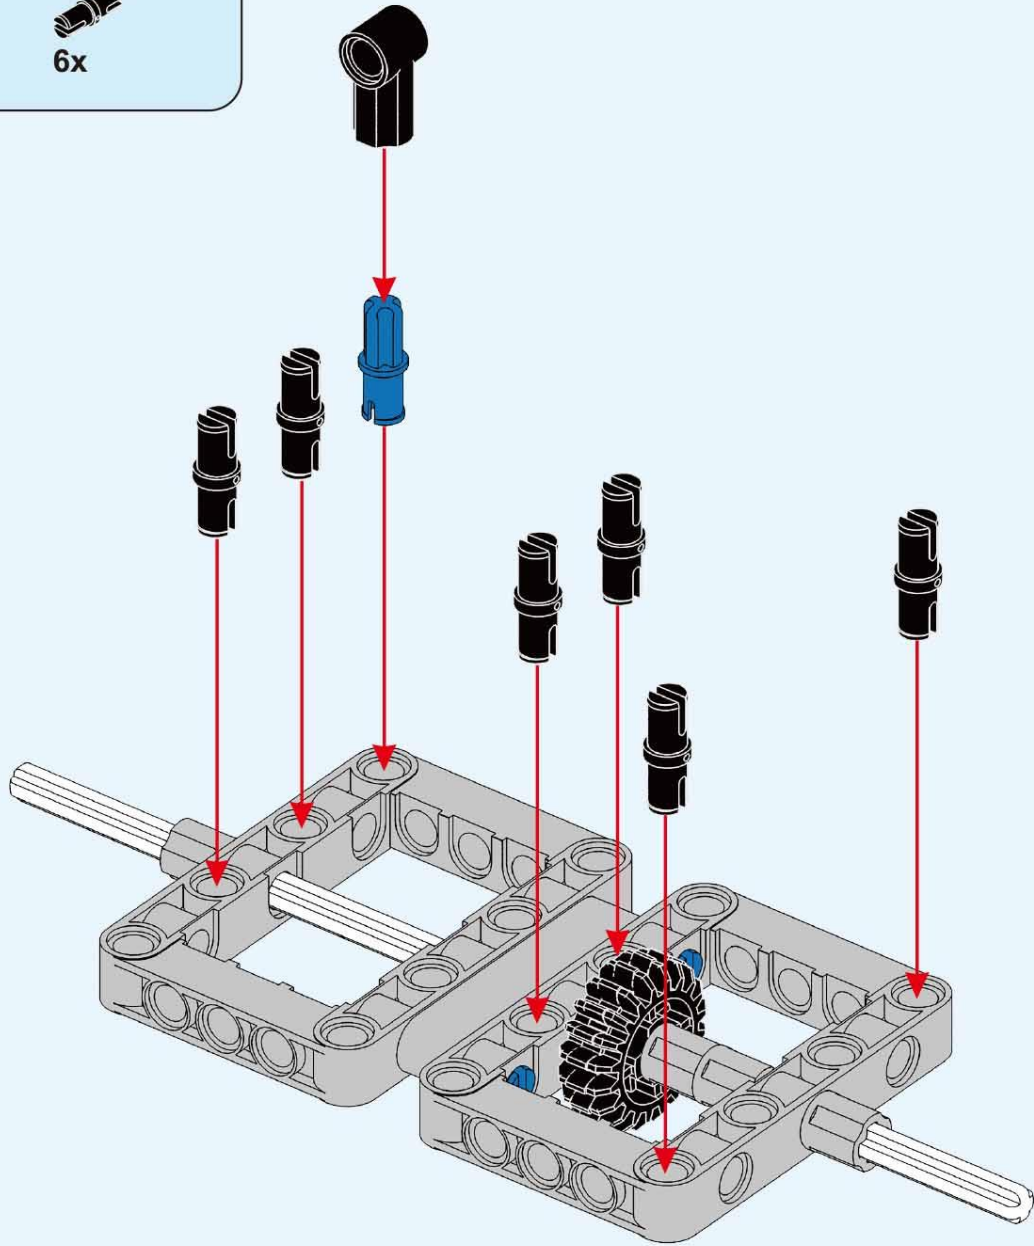

**6+ AGES**  
**NO.A-29**

**BUMBLEBEE**

**198 PCS**

**ALLOY DRIVE SHAFT**  
2.4GHz

**TECHNOLOGY R/C**  
COMBINE BUILDING BLOCK WITH RADIO CONTROL

**3D interactive instructions**  
download on your smart device

[WWW.SDLTOYS.COM](http://WWW.SDLTOYS.COM)

3

4

**5**

5

6

7