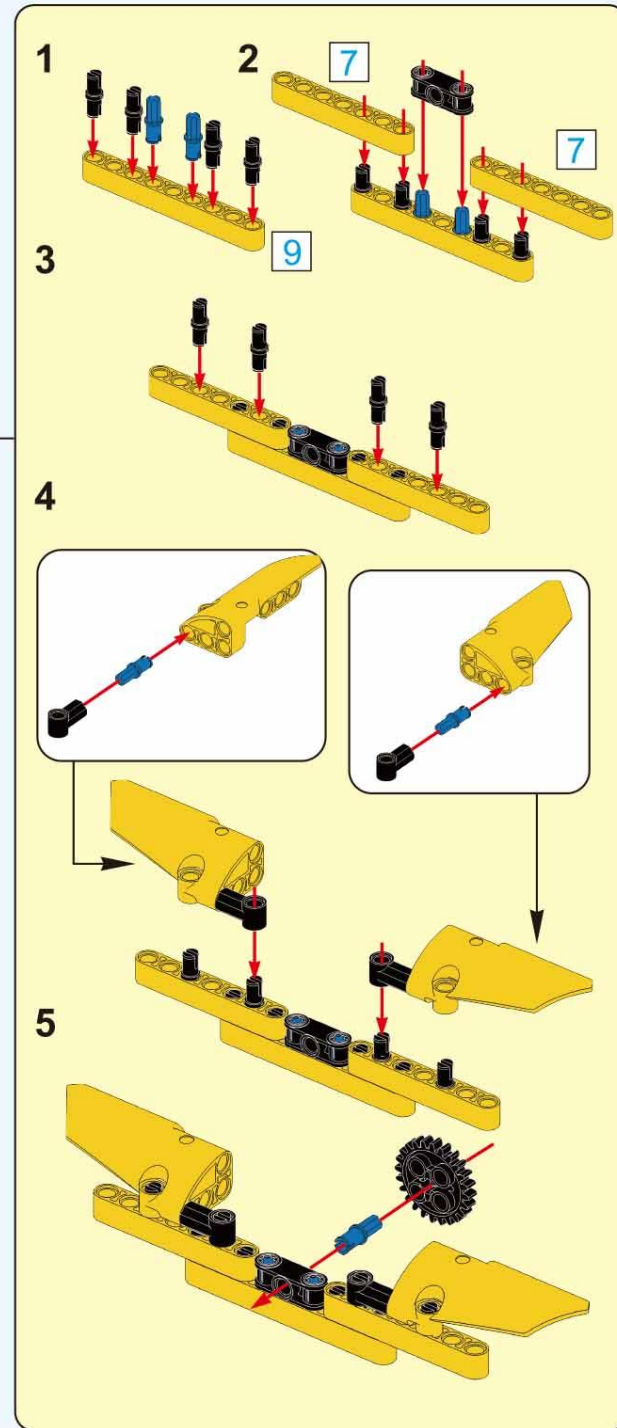

**6+ AGES**  
**NO.A-23**

BURMESE PYTHON

**468 PCS**

**ALLOY DRIVE SHAFT**  
2.4GHz

**TECHNOLOGY R/C**  
COMBINE BUILDING BLOCK WITH RADIO CONTROL

**3D interactive instructions**  
download on your smart device

[WWW.SDLTOYS.COM](http://WWW.SDLTOYS.COM)

2

3

3

4

5

5 1:1

1:1 13

# 8

9

10

11

12

13

14

15

16

17

17

15 1:1

18

19

20