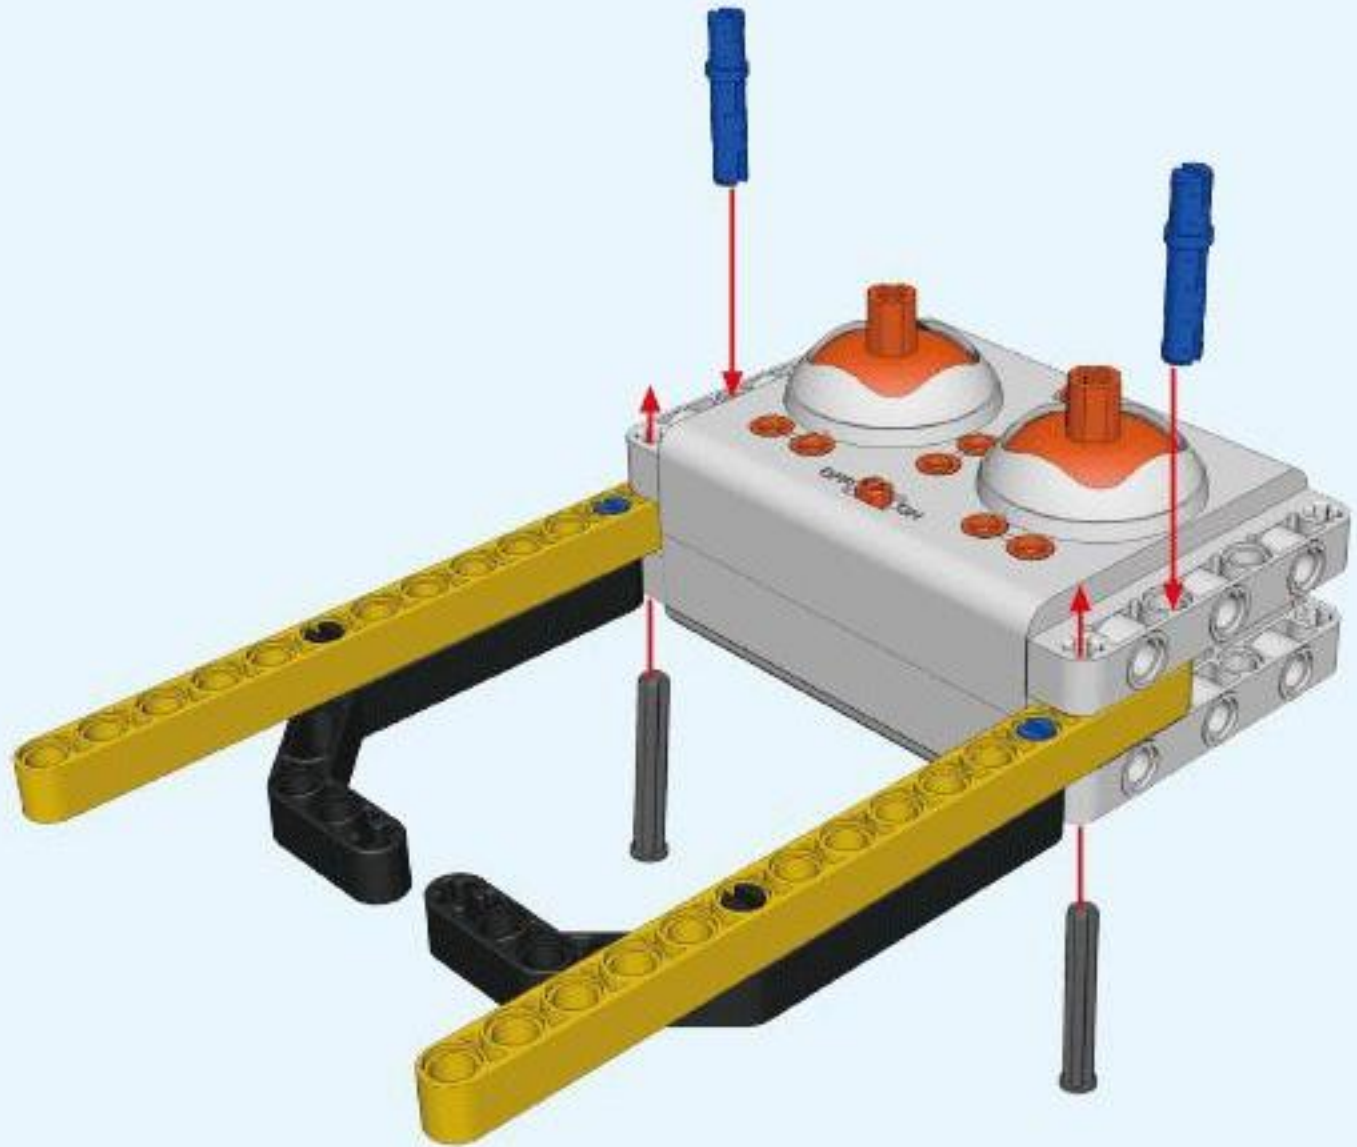

6+ AGES
NO.A-23-3

**ALLOY
DRIVE SHAFT**
2.4GHz

TECHNOLOGY R/C
COMBINE BUILDING BLOCK WITH RADIO CONTROL

3D interactive instructions
download on your smart device

WWW.SDLTOYS.COM

1

2

3