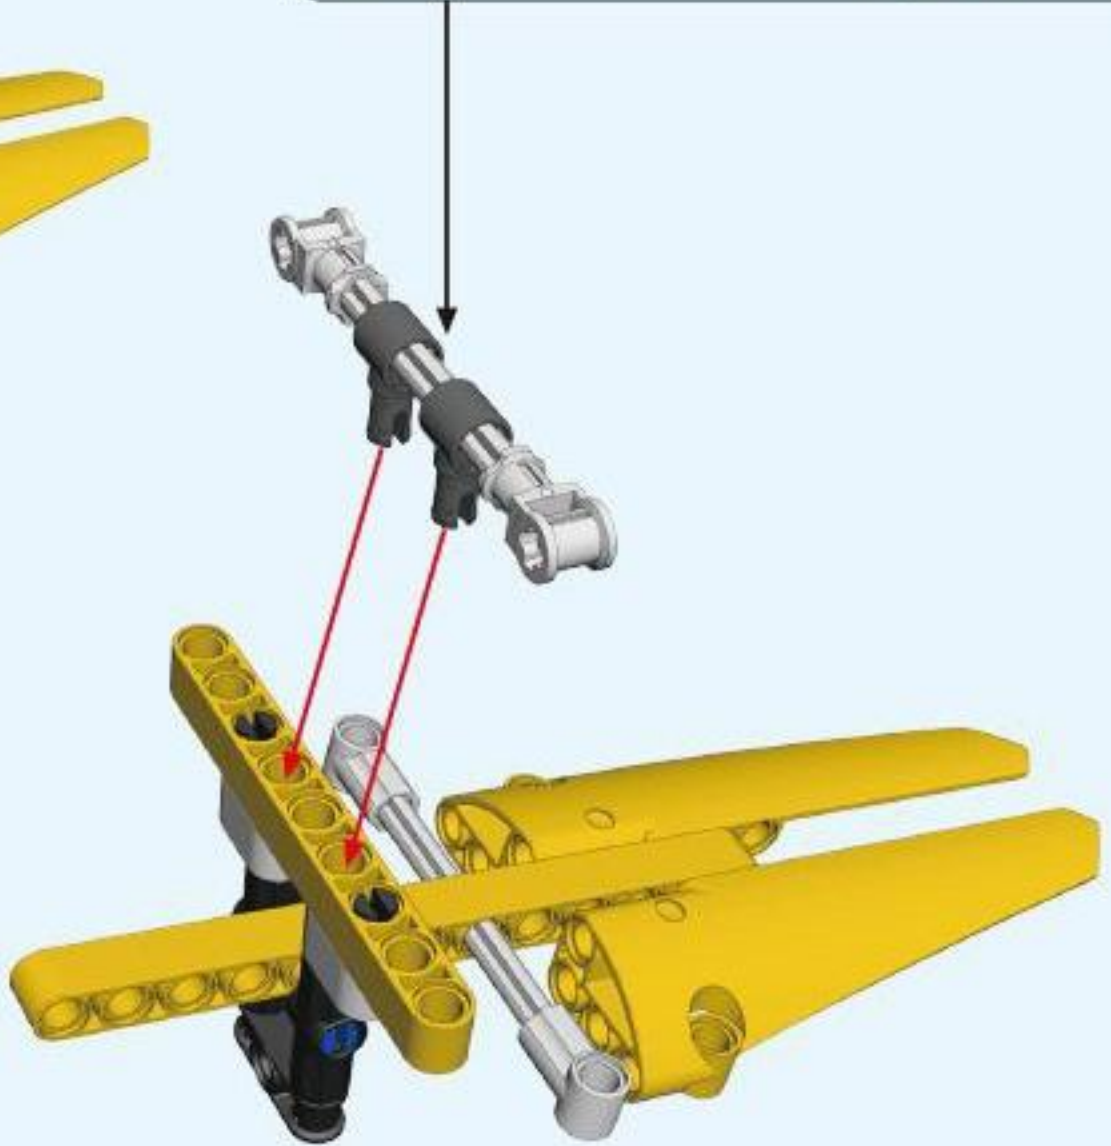

6+ AGES
NO.A-23-3

**ALLOY
DRIVE SHAFT**
2.4GHz

TECHNOLOGY R/C
COMBINE BUILDING BLOCK WITH RADIO CONTROL

3D interactive instructions
download on your smart device

WWW.SDLTOYS.COM

1

2

3

4.

42

2.

3.

43

44

45

46