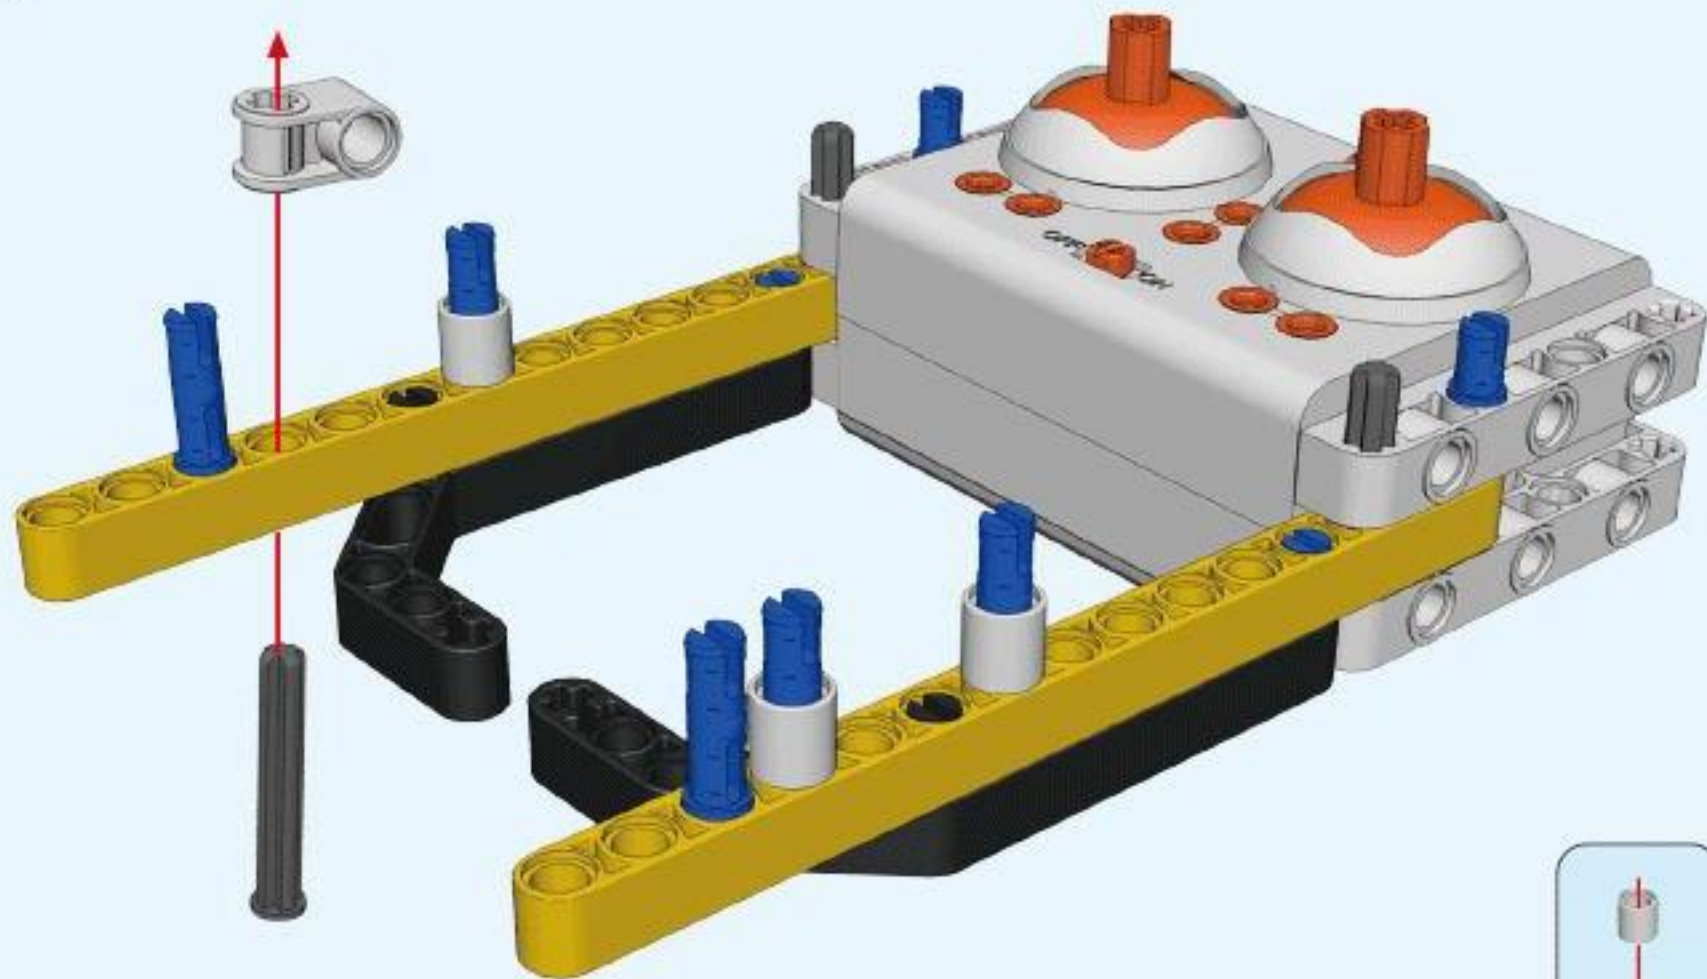

6+ AGES
NO.A-23-3

**ALLOY
DRIVE SHAFT**
2.4GHz

TECHNOLOGY R/C
COMBINE BUILDING BLOCK WITH RADIO CONTROL

3D interactive instructions
download on your smart device

WWW.SDLTOYS.COM

1

2

3