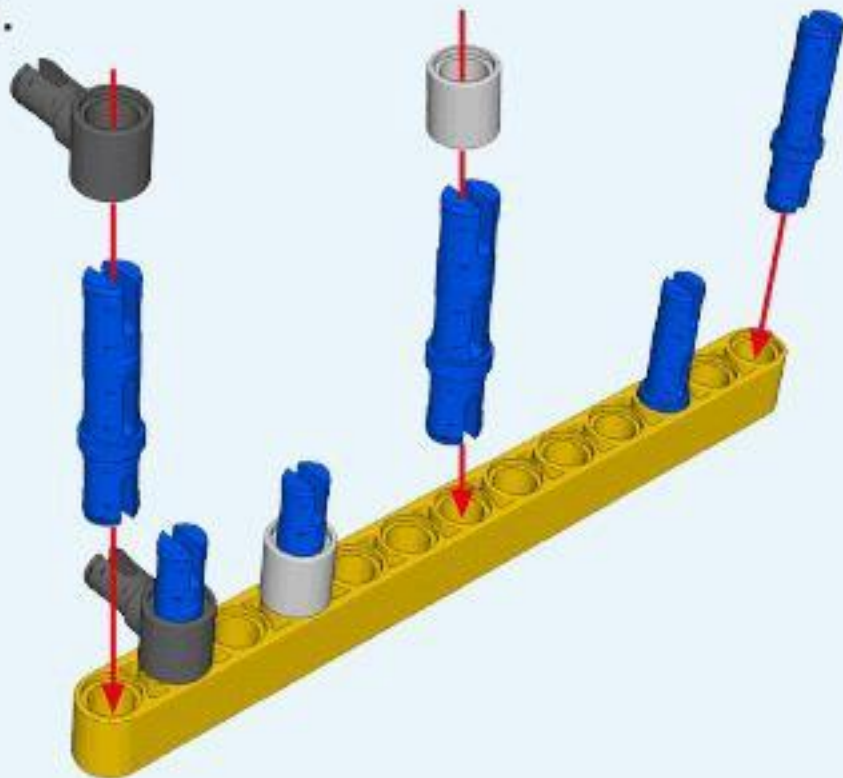

6+ AGES
NO.A-23-5

120 IN 1
MULTI MODELS

ALLOY
DRIVE SHAFT
2.4GHz

TECHNOLOGY R/C
COMBINE BUILDING BLOCK WITH RADIO CONTROL

3D interactive instructions
download on your smart device

WWW.SDLTOYS.COM

1

1.

2.

2

3

4

1.

2.

5

1.