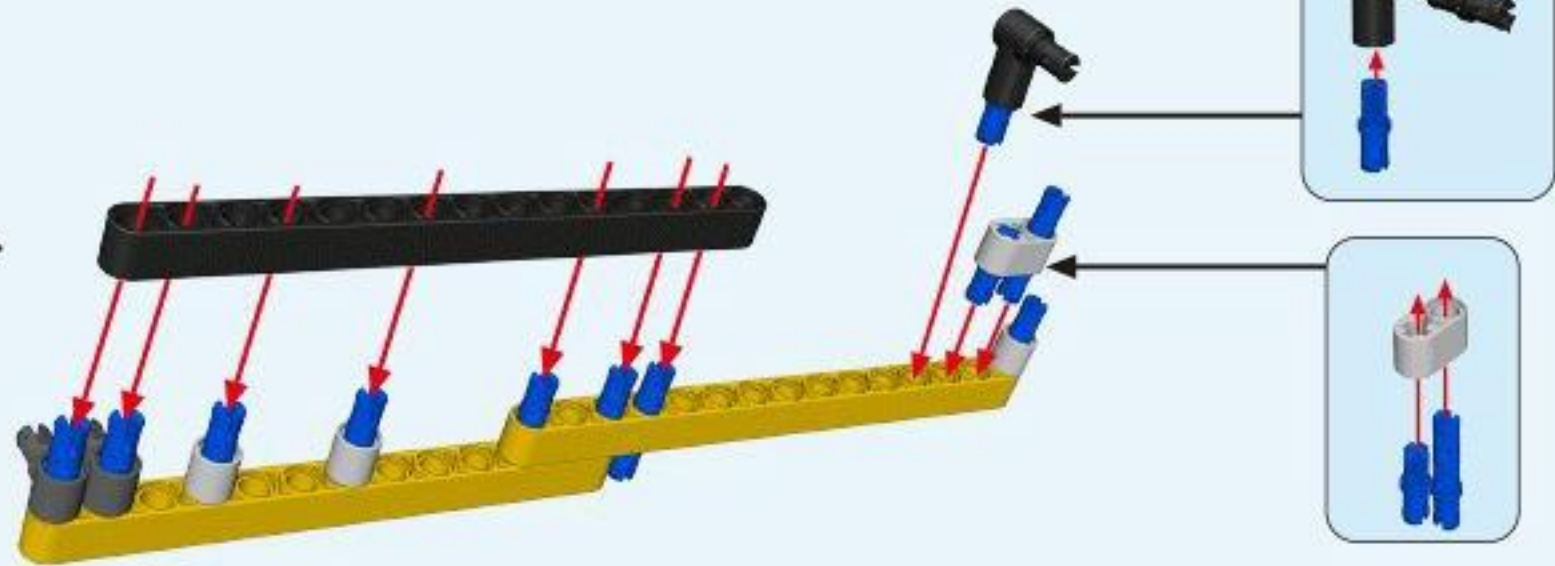

6+ AGES
NO.A-23-5

120 IN 1
MULTI MODELS

ALLOY
DRIVE SHAFT
2.4GHz

TECHNOLOGY R/C
COMBINE BUILDING BLOCK WITH RADIO CONTROL

3D interactive instructions
download on your smart device

WWW.SDLTOYS.COM

1

1.

2.

2

3

4

1.

2.

5

1.