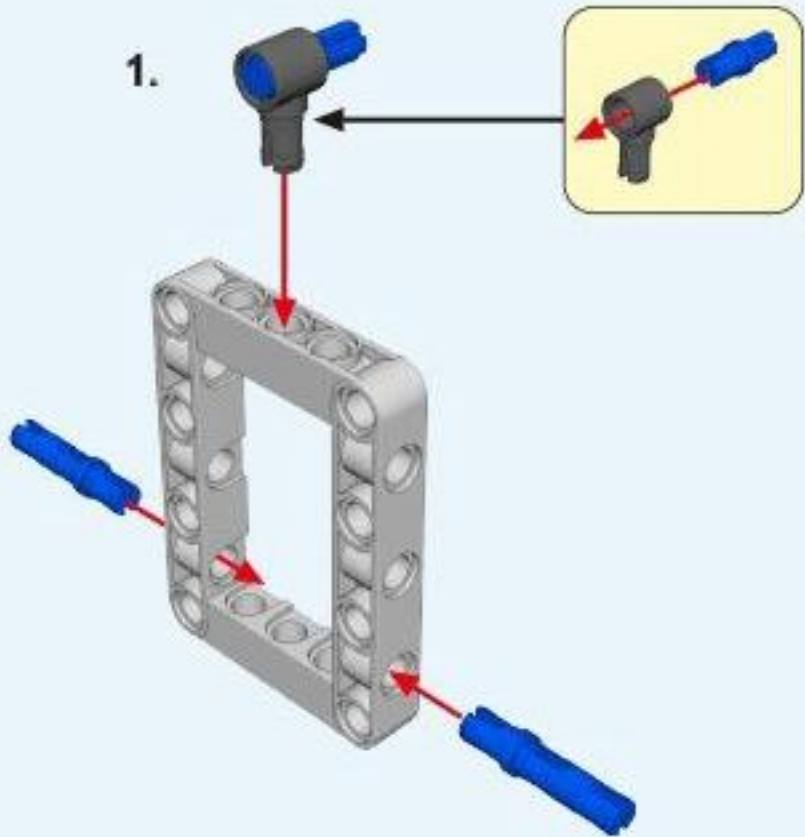

6+ AGES
NO.A-23-5

120 IN 1
MULTI MODELS

ALLOY
DRIVE SHAFT
2.4GHz

TECHNOLOGY R/C
COMBINE BUILDING BLOCK WITH RADIO CONTROL

3D interactive instructions
download on your smart device

WWW.SDLTOYS.COM

1

1.